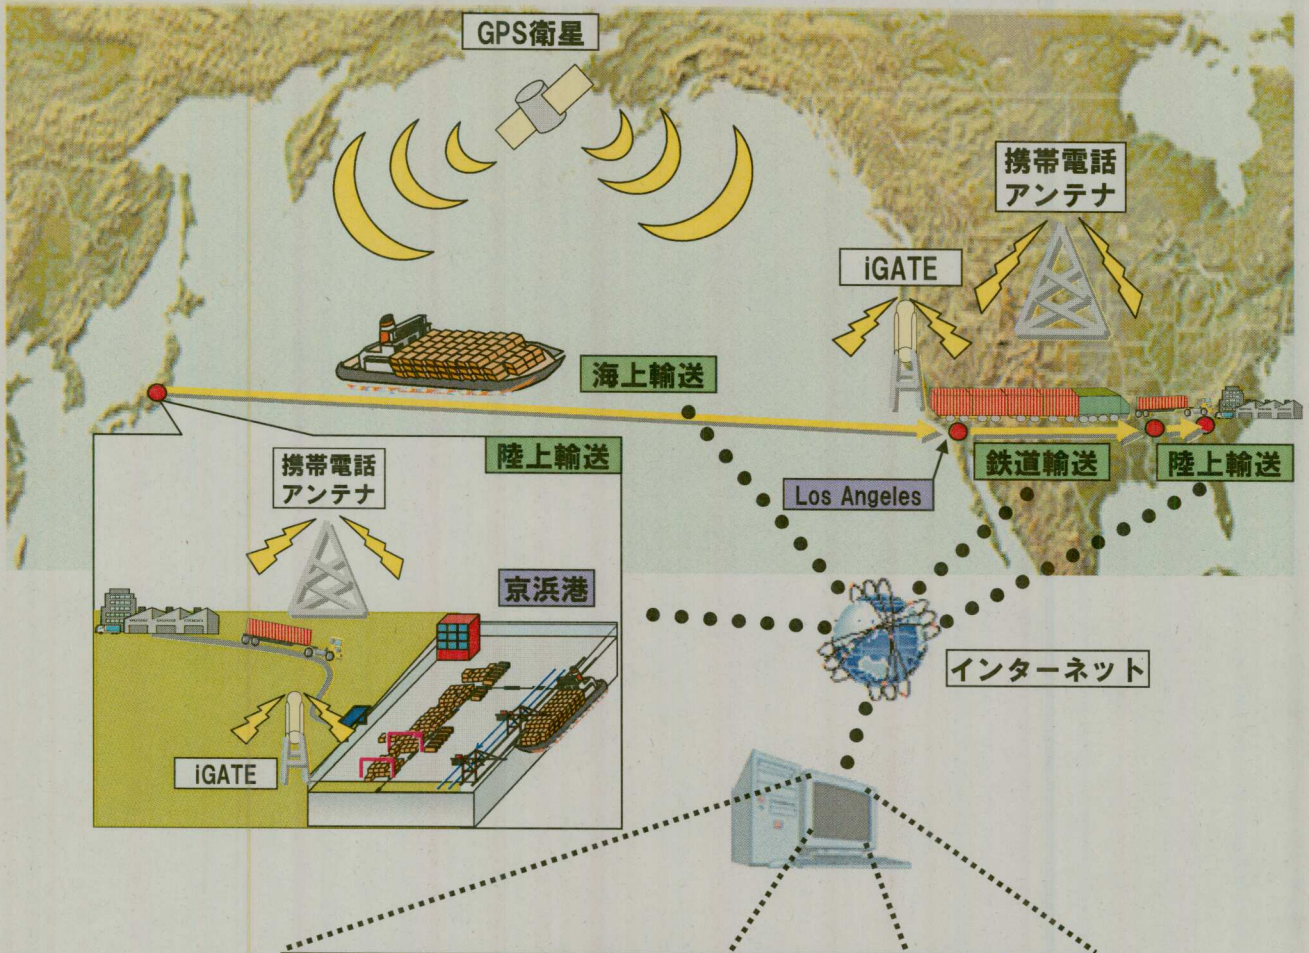

参考資料

【MATTTSのイメージ】

**iVIEW**

The screenshot shows the iVIEW web application interface. The interface includes a search bar, a map, and a table of waypoints. The waypoints table is as follows:

GMT	Latitude	Longitude
2005-08-16 15:40:00	37 20'00.00"	122 27'38.72"
2005-08-16 15:39:00	37 19'44.00"	122 27'42.08"
2005-08-16 15:38:00	37 19'28.00"	122 28'04.72"
2005-08-16 15:37:00	37 19'12.00"	122 28'27.36"
2005-08-16 15:36:00	37 18'56.00"	122 28'50.00"
2005-08-16 15:35:00	37 18'40.00"	122 29'12.64"
2005-08-16 15:34:00	37 18'24.00"	122 29'35.28"
2005-08-16 15:33:00	37 18'08.00"	122 29'57.92"

**サプライチェーン全体を通じてトラッキング**